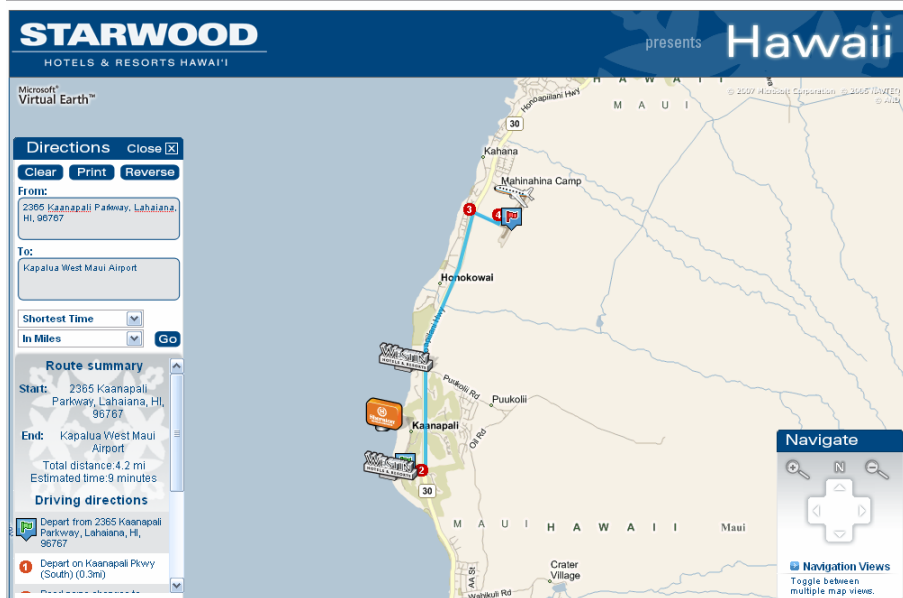

The Westin Maui Resort & Spa – Kahului Airport (see page 2 for Kapalua Airport directions)

**Route summary**

**Start:** 2365 Kaanapali Parkway, Lahaiana, HI, 96767

**End:** Kahului Airport

Total distance: 28.9 mi

Estimated time: 41 minutes

**Driving directions**

Depart from 2365 Kaanapali Parkway, Lahaiana, HI, 96767
1 Depart on Kaanapali Pkwy (South) (0.3mi)
2 Turn RIGHT (South) onto SR-30 [Honoapiilani Hwy] (19.1mi)
3 Turn RIGHT (East) onto SR-380 [Kuihelani Hwy] (6mi)
4 Take Local road(s) (RIGHT) onto SR-36 [Hana Hwy] (2mi)
5 Keep LEFT to stay on SR-36 [Hana Hwy] (0.6mi)
6 Turn LEFT (West) onto Kala Rd (0.6mi)
7 Turn RIGHT (North) onto Eeha St (0.2mi)
8 Bear LEFT (North) onto Local road(s) (0.2mi)
Arrive at Kahului Airport

### Route summary

**Start:** 2365 Kaanapali Parkway, Lahaiana, HI, 96767

**End:** Kapalua West Maui Airport

Total distance: 4.2 mi

Estimated time: 9 minutes

### Driving directions

Depart from 2365 Kaanapali Parkway, Lahaiana, HI, 96767

1 Depart on Kaanapali Pkwy (South) (0.3mi)

2 Road name changes to Local road(s) ()

3 Turn LEFT (North) onto SR-30 [Honoapiilani Hwy] (3.3mi)