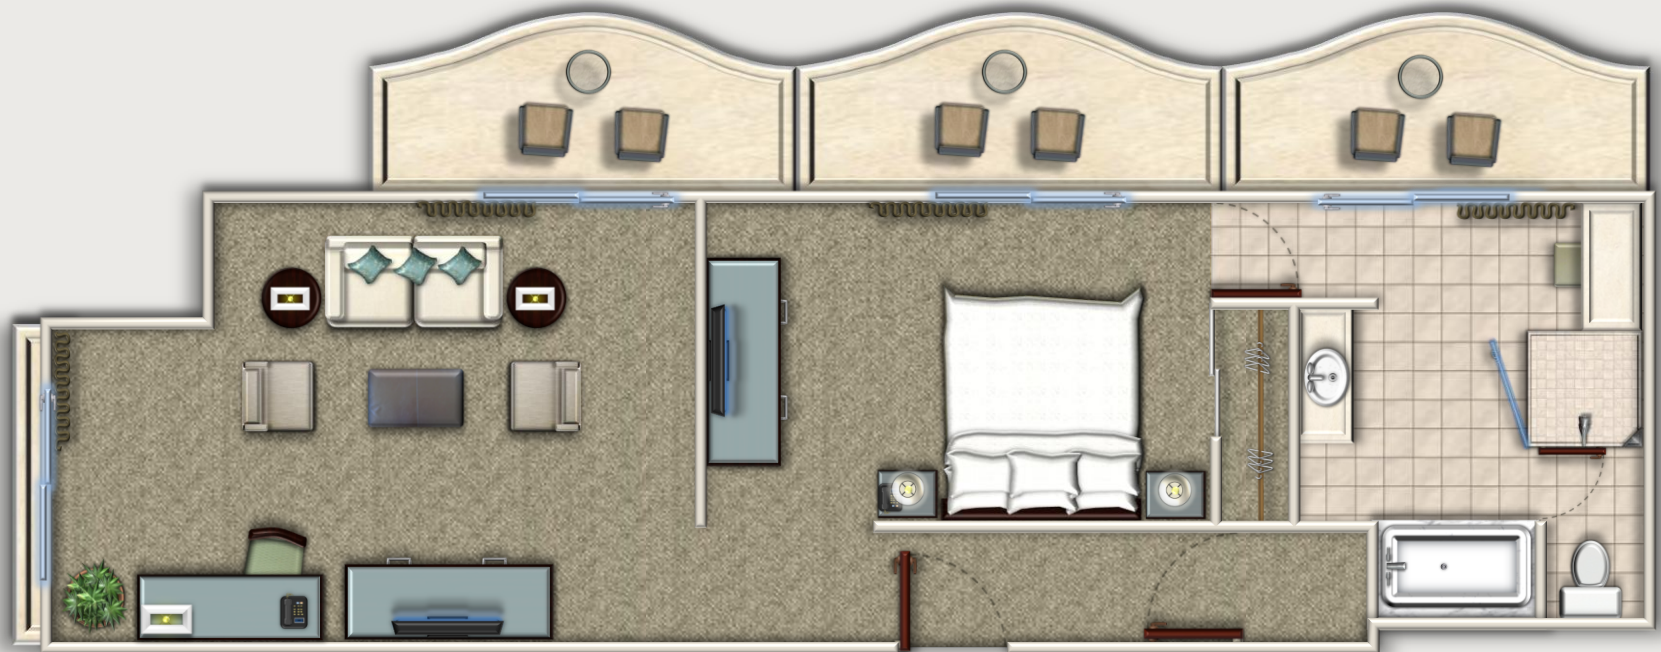

PREMIER SUITE

THE WESTIN

MAUI
RESORT & SPA
KA'ANAPALI

844 SQ FT

*Actual Room Layout May Vary